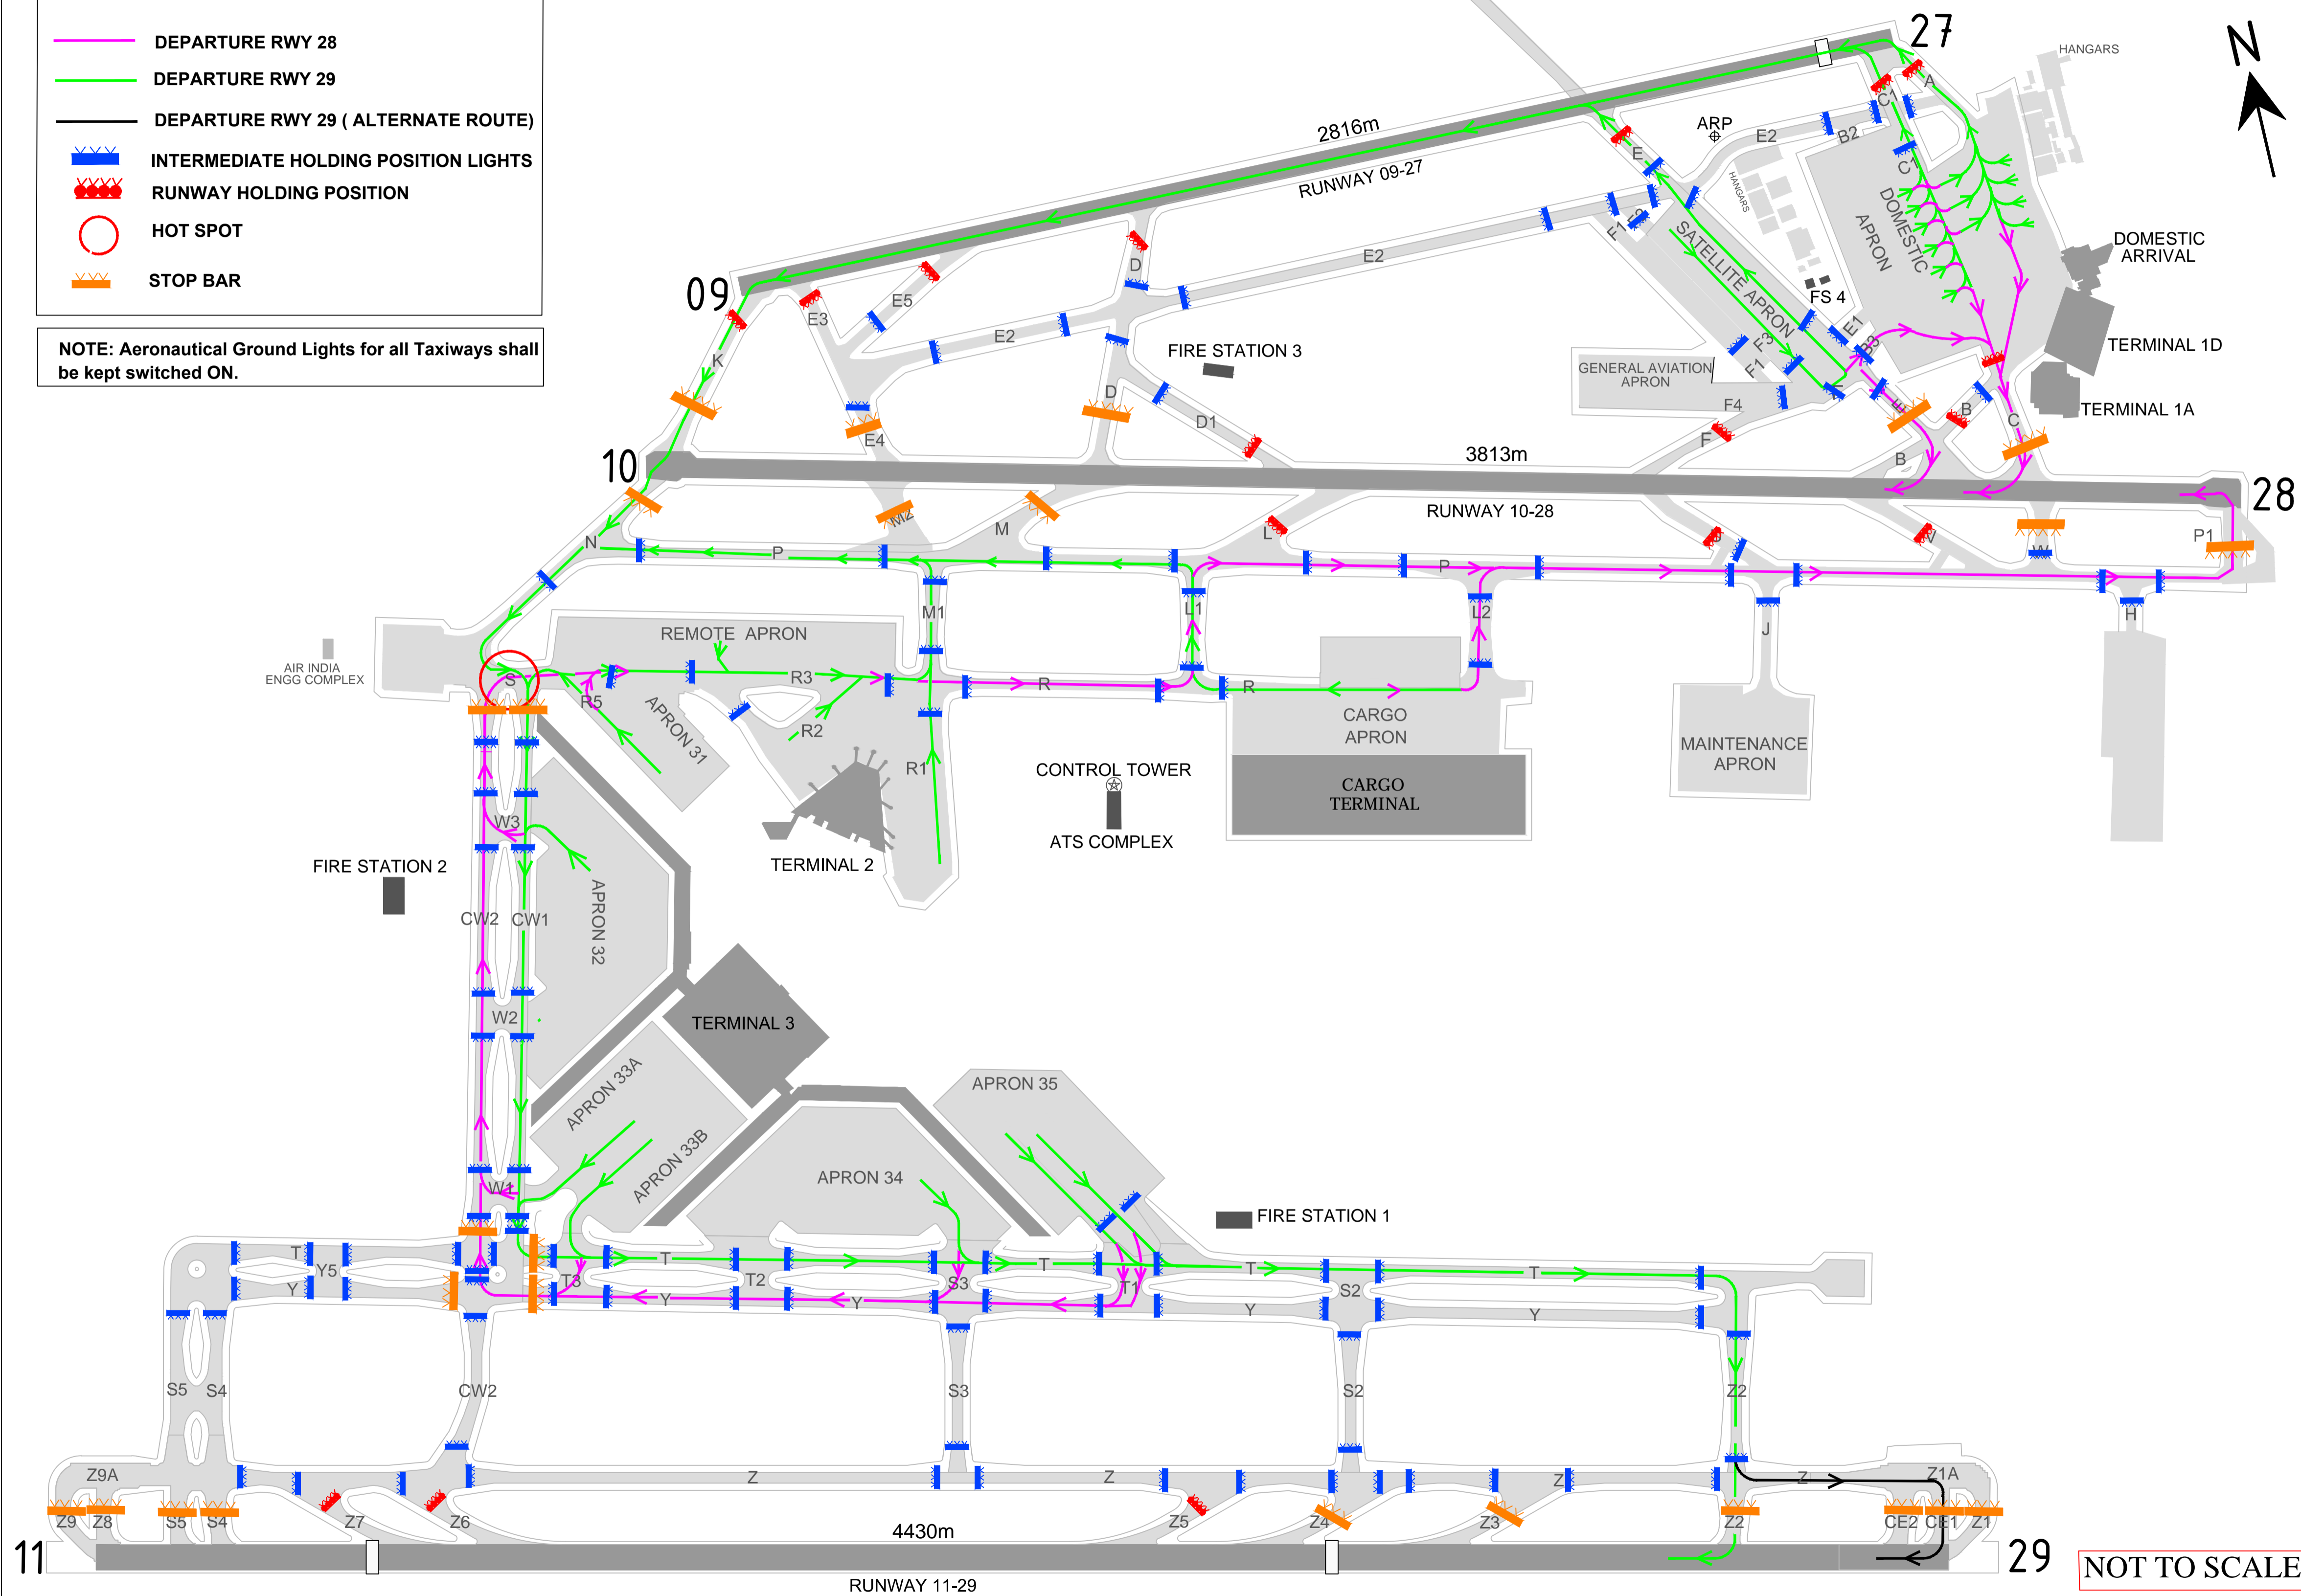

Westerly Departure

- DEPARTURE RWY 28
- DEPARTURE RWY 29
- DEPARTURE RWY 29 (ALTERNATE ROUTE)
- INTERMEDIATE HOLDING POSITION LIGHTS
- RUNWAY HOLDING POSITION
- HOT SPOT
- STOP BAR

NOTE: Aeronautical Ground Lights for all Taxiways shall be kept switched ON.

LVP TAXI ROUTING - WESTERLY DEPARTURE - RWY 28 & RWY 29

NOT TO SCALE